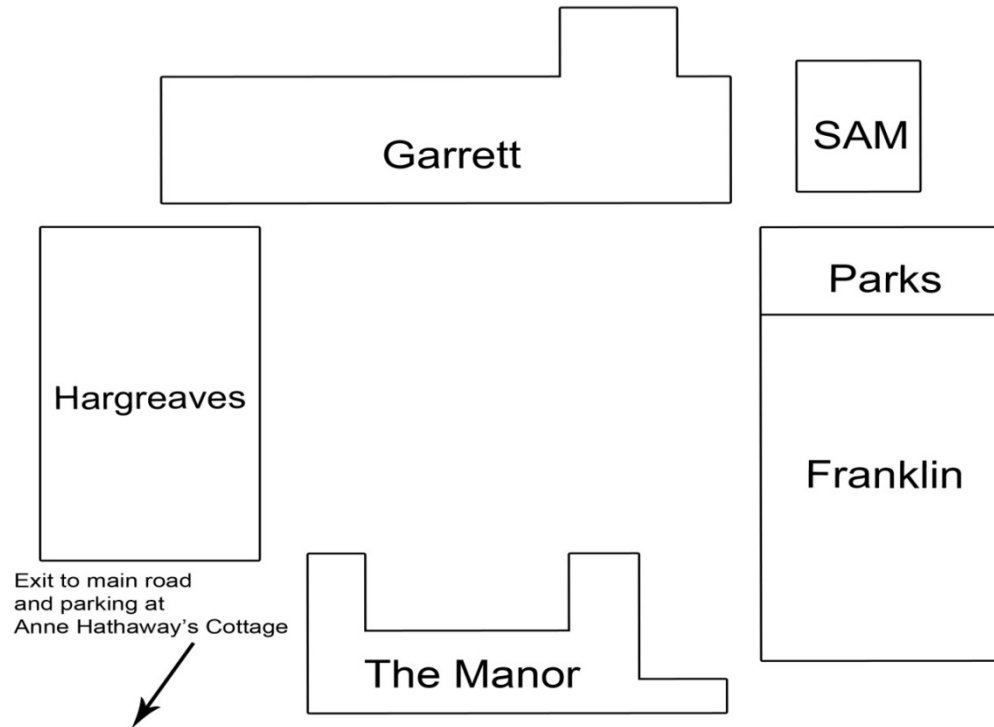

STOP PRESS

The hub of the sixth form has been temporarily relocated whilst we take action to preserve our wonderful 15th Century Manor House for the generations of SGGs students to come! A display of our plans and details of the students' involvement is located in the foyer of the Hargreaves building – please take a moment to pay it a visit to see what we are doing for the building which will once again become the heart of the Sixth Form from 2019 onward.

Jacqui Cornell
Headteacher

Emma Bell
Head of Sixth Form

Plan of the School Site

Hargreaves	Garrett	Parks	Franklin	Manor	SAM
Ground Floor	Ground Floor	Ground Floor	Ground Floor	<i>Currently closed for refurbishment</i> The Sixth Form Hub 2019 onward	
Reception	Rooms G1 – G10	Rooms P1 – P2	Rooms F1 – F5		Rooms S1 – S2
Hall					
Sports Hall					
Fitness Suite					
Dining Room					
First Floor	First Floor	First Floor	First Floor		
Rooms H4 – H7	Rooms G11 – G19	Rooms P3 – P4	Rooms F6 – F11		
Drama Studio	Library				